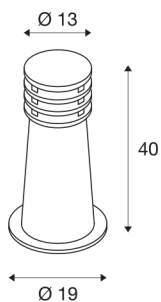

RUSTY 40

outdoor floor stand, TC-DSE, IP55, round, rusted steel, Ø/H 19/40 cm, max. 11W

The direct radiating floor stands of the RUSTY series convince by their exceptional rust look. This is achieved by a special chemical treatment of the FeCSi steel used, which produces a controlled rust layer on the surface, which protects the actual material from further corrosion. This makes the luminaires unique pieces and an absolutely special feature wherever they are installed. With protection class IP55, they are suitable for outdoor use. As an option an earth spike as well as a connection box for safe electrical connection are available within the bollard. The electrical connection of the versions available is made to the 230V mains supply.

TECHNICAL DATA

Item no.:	229020
Socket	E27
Number of sockets	1
Primary nominal voltage	220-240V ~50/60Hz mA/V
Height	40 cm
Diameter	19 cm
Net weight	8.396 kg
Gross weight	9.055 kg
IP Code	IP 55
Safety class	II
Assembly	Surface
Assembly details	Ground
Wattage	11 W
Color	rust
BIG WHITE Page	533