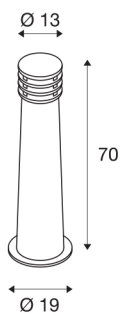

RUSTY 70

outdoor floor stand, TC-DSE, IP55, round, rusted steel, Ø/H 19/70 cm, max. 11W

The direct radiating floor stands of the RUSTY series convince by their exceptional rust look. This is achieved by a special chemical treatment of the FeCSi steel used, which produces a controlled rust layer on the surface, which protects the actual material from further corrosion. This makes the luminaires unique pieces and an absolutely special feature wherever they are installed. With protection class IP55, they are suitable for outdoor use. As an option an earth spike as well as a connection box for safe electrical connection are available within the bollard. The electrical connection of the versions available is made to the 230V mains supply.

TECHNICAL DATA

Item no.:	229021
Socket	E27
Number of sockets	1
Primary nominal voltage	220-240V ~50/60Hz mA/V
Height	70 cm
Diameter	19 cm
Net weight	13.325 kg
Gross weight	14.234 kg
IP Code	IP 55
Safety class	II
Assembly	Surface
Assembly details	Ground
Wattage	11 W
Color	rust
BIG WHITE Page	533