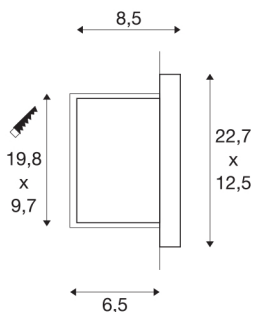

BRICK DOWNUNDER

outdoor recessed wall light, C35, IP44, silver-grey, max. 40W

Wall lamp made from aluminium with indirect and glare-free light emission. Rated IP44, the fitting is suitable for outdoor use. The electrical connection is made via 230V mains supply.

TECHNICAL DATA

Item no.:	229062
Socket	E14
Lamp	C35
Number of sockets	1
Lamps included	No
Primary nominal voltage	220-240V ~50/60Hz mA/V
Width	22.7 cm
Height	12.5 cm
Depth	8.5 cm
Installation length	9.7 cm
Installation width	19.8 cm
Installation depth	6.5 cm
Net weight	0.544 kg
Gross weight	0.629 kg
IP Code	IP 44
Safety class	I
Assembly	Recessed
Assembly details	Wall
Wattage	40 W
Color	grey
BIG WHITE Page	703