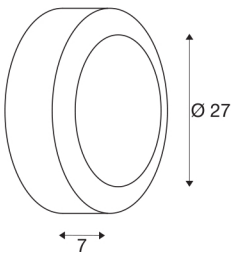

BULAN

outdoor wall and ceiling light, C35, IP44, round, white, frosted glass, max. 60W

Round and aluminium-made wall and ceiling light BULAN which is rated IP44 and thereby suitable for outdoor use. The frosted and glass-made light surface is surrounded by a painted housing. Available in different colour versions, the electrical connection is made directly to 230V mains supply.

TECHNICAL DATA

Item no.:	229071
Socket	E14
Lamp	C35
Number of sockets	1
Lamps included	No
Primary nominal voltage	220-240V ~50/60Hz mA/V
Height	7 cm
Diameter	27 cm
Net weight	1.536 kg
Gross weight	1.907 kg
IP Code	IP 44
Safety class	I
Assembly	Surface
Assembly details	Ceiling, Wall
Wattage	60 W
Color	white
BIG WHITE Page	691