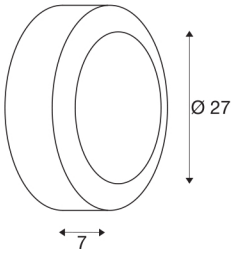

BULAN

outdoor wall and ceiling light, C35, IP44, round, silver-grey, frosted glass, max. 60W

Round and aluminium-made wall and ceiling light BULAN which is rated IP44 and thereby suitable for outdoor use. The frosted and glass-made light surface is surrounded by a painted housing. Available in different colour versions, the electrical connection is made directly to 230V mains supply.

TECHNICAL DATA

Item no.:	229072
Socket	E14
Lamp	C35
Number of sockets	1
Lamps included	No
Primary nominal voltage	220-240V ~50/60Hz mA/V
Height	7 cm
Diameter	27 cm
Net weight	1.574 kg
Gross weight	1.956 kg
IP Code	IP 44
Safety class	I
Assembly	Surface
Assembly details	Ceiling, Wall
Wattage	60 W
Color	grey
BIG WHITE Page	691