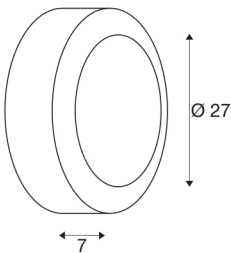

## BULAN

outdoor wall and ceiling light, C35, IP44, round, anthracite, frosted glass, max. 60W

Round and aluminium-made wall and ceiling light BULAN which is rated IP44 and thereby suitable for outdoor use. The frosted and glass-made light surface is surrounded by a painted housing. Available in different colour versions, the electrical connection is made directly to 230V mains supply.

## TECHNICAL DATA

Item no.:	229075
Socket	E14
Lamp	C35
Number of sockets	1
Lamps included	No
Primary nominal voltage	220-240V ~50/60Hz mA/V
Height	7 cm
Diameter	27 cm
Net weight	1.52 kg
Gross weight	1.878 kg
IP Code	IP 44
Safety class	I
Assembly	Surface
Assembly details	Ceiling, Wall
Wattage	60 W
Color	anthracite
BIG WHITE Page	691