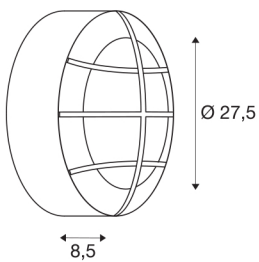

BULAN GRID

outdoor wall and ceiling light, TC-TSE, IP55, round, white, max. 50W

Round and aluminium-made wall and ceiling light BULAN GRID, which is rated IP55 and thereby suitable for outdoor use. The opalescent and PC-made illumination surface of the double-headed luminaire is protected by an even-coloured grid. The electrical connection of the luminaire, which comes in various colours, is made directly to the 230V mains supply.

TECHNICAL DATA

Item no.:	229081
Socket	E27
Number of sockets	2
Primary nominal voltage	220-240V ~50/60Hz mA/V
Height	8.5 cm
Diameter	27.5 cm
Net weight	1.306 kg
Gross weight	1.608 kg
IP Code	IP 44
Safety class	I
Assembly	Surface
Assembly details	Ceiling, Wall
Wattage	25 W
Color	white
BIG WHITE Page	691