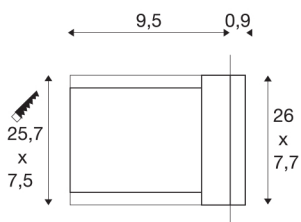

BRICK MESH

outdoor recessed wall light, LED, 3000K, IP54, stainless steel, 4W

With the weather-resistant and stainless steel-made recessed wall light BRICK MESH, the frosted glass pane is covered by a stainless steel grid. Thanks to its IP54 protection class, the luminaire is suitable for outdoor use. The electrical connection is made directly to the 230V mains supply thanks to the built-in LED driver. A mounting pot is included in the delivery for simple assembly.

TECHNICAL DATA

Item no.:	229110
Primary nominal voltage	100-240V ~50/60Hz mA/V
Secondary power / secondary voltage	24V
Width	26 cm
Height	7.7 cm
Depth	10.4 cm
Installation length	7.5 cm
Installation width	25.7 cm
Installation depth	9.5 cm
Net weight	1.563 kg
Gross weight	1.771 kg
IP Code	IP 54
Safety class	I
Assembly	Recessed
Assembly details	Wall
Wattage	3.3 W
Lumen	52 lm
Colour temperature	3000 Kelvin
CRI	80
LXXBXX data	L70B50
Minimum ambient temperature	-20 °C
Maximum ambient temperature	40 °C