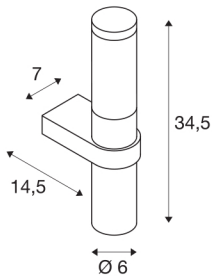

BIG NAILS

outdoor wall light, TC-(D,H,T,Q)SE, IP44, stainless steel 304, max. 15W

With the stainless steel BIG NAILS wall light, the opalescent PC illumination surface is enclosed by a stainless steel cap. It is suitable for use outdoors thanks to its IP44 protection class. The luminaire is connected to the 230V mains supply. The BIG NAILS series also contains floor stands and can therefore be used universally.

TECHNICAL DATA

Item no.:	229182
Socket	E27
Number of sockets	1
Primary nominal voltage	220-240V ~50/60Hz mA/V
Width	7 cm
Height	34.5 cm
Depth	14.5 cm
Net weight	1.506 kg
Gross weight	1.733 kg
IP Code	IP 44
Safety class	I
Assembly	Surface
Assembly details	Wall
Wattage	15 W
Color	stainless steel
BIG WHITE Page	660