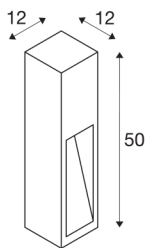

RUSTY SLOT 50

outdoor floor stand, TC-DSE, IP44, rusted steel, L/W/H
12/12/50 cm, max. 11W

The indirectly radiating floor stands of the RUSTY SLOT series convince by their exceptional rust look. This is achieved by a special chemical treatment of the FeCSI steel used. This makes the luminaire a unique piece and an absolutely special feature wherever they are installed. It is suitable for use outdoors thanks to its IP44 protection class. As an option, an earth spike and a connection box for safe electrical connection are available within the square bollard. The connection of the two versions available is made to the 230V mains supply.

TECHNICAL DATA

Item no.:	229410
Socket	E27
Number of sockets	1
Primary nominal voltage	220-240V ~50/60Hz mA/V
Length	12 cm
Width	12 cm
Height	50 cm
Net weight	11.681 kg
Gross weight	12.15 kg
IP Code	IP 44
Safety class	II
Assembly	Surface
Assembly details	Ground
Wattage	11 W
Color	rust
BIG WHITE Page	524