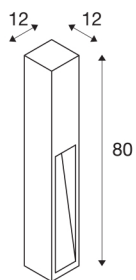

## RUSTY SLOT 80

outdoor floor stand, TC-DSE, IP44, rusted steel, L/W/H  
12/12/80 cm, max. 11W

The indirectly radiating floor stands of the RUSTY SLOT series convince by their exceptional rust look. This is achieved by a special chemical treatment of the FeCSI steel used. This makes the luminaire a unique piece and an absolutely special feature wherever they are installed. It is suitable for use outdoors thanks to its IP44 protection class. As an option, an earth spike and a connection box for safe electrical connection are available within the square bollard. The connection of the two versions available is made to the 230V mains supply.

## TECHNICAL DATA

Item no.:	229411
Socket	E27
Number of sockets	1
Primary nominal voltage	220-240V ~50/60Hz mA/V
Length	12 cm
Width	12 cm
Height	80 cm
Net weight	14.448 kg
Gross weight	18.078 kg
IP Code	IP 44
Safety class	II
Assembly	Surface
Assembly details	Ground
Wattage	11 W
Color	rust
BIG WHITE Page	525