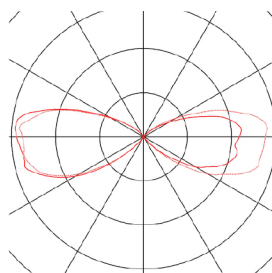

RUSTY SQUARE 40

outdoor floor stand, TC-DSE, IP55, square, rusted steel, L/W/H 12/12/40 cm, max. 11W

The directly radiating floor stands of the RUSTY SQUARE series convince by their exceptional rust look. This is achieved by a special chemical treatment of the FeCSI steel used, which produces a controlled rust layer on the surface, which protects the actual material from further corrosion. This makes the luminaires unique pieces and an absolutely special feature wherever they are installed. With protection class IP55, they are suitable for outdoor use. As an option an earth spike as well as a connection box for safe electrical connection are available within the bollard. The electrical connection of the versions available is made to the 230V mains supply.

TECHNICAL DATA

Item no.:	229420
Socket	E27
Number of sockets	1
Primary nominal voltage	220-240V ~50/60Hz mA/V
Length	12 cm
Width	12 cm
Height	40 cm
Net weight	12.056 kg
Gross weight	12.702 kg
IP Code	IP 55
Safety class	II
Assembly	Surface
Assembly details	Ground
Wattage	11 W
Color	rust
BIG WHITE Page	529