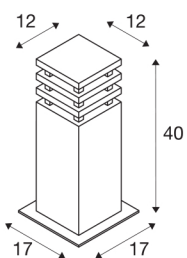

RUSTY SQUARE 40

outdoor floor stand, TC-DSE, IP55, square, rusted steel, L/W/H 12/12/40 cm, max. 11W

The directly radiating floor stands of the RUSTY SQUARE series convince by their exceptional rust look. This is achieved by a special chemical treatment of the FeCSI steel used, which produces a controlled rust layer on the surface, which protects the actual material from further corrosion. This makes the luminaires unique pieces and an absolutely special feature wherever they are installed. With protection class IP55, they are suitable for outdoor use. As an option an earth spike as well as a connection box for safe electrical connection are available within the bollard. The electrical connection of the versions available is made to the 230V mains supply.

TECHNICAL DATA

Item no.:	229420
Socket	E27
Number of sockets	1
Primary nominal voltage	220-240V ~50/60Hz mA/V
Length	12 cm
Width	12 cm
Height	40 cm
Net weight	12.056 kg
Gross weight	12.702 kg
IP Code	IP 55
Safety class	II
Assembly	Surface
Assembly details	Ground
Wattage	11 W
Color	rust
BIG WHITE Page	529