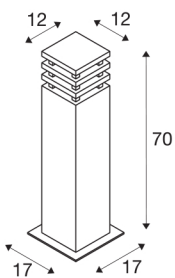

RUSTY SQUARE 70

outdoor floor stand, TC-DSE, IP55, square, rusted steel, L/W/H 12/12/71 cm, max. 11W

The directly radiating floor stands of the RUSTY SQUARE series convince by their exceptional rust look. This is achieved by a special chemical treatment of the FeCSI steel used, which produces a controlled rust layer on the surface, which protects the actual material from further corrosion. This makes the luminaires unique pieces and an absolutely special feature wherever they are installed. With protection class IP55, they are suitable for outdoor use. As an option an earth spike as well as a connection box for safe electrical connection are available within the bollard. The electrical connection of the versions available is made to the 230V mains supply.

TECHNICAL DATA

Item no.:	229421
Socket	E27
Number of sockets	1
Primary nominal voltage	220-240V ~50/60Hz mA/V
Length	12 cm
Width	12 cm
Height	71 cm
Net weight	16.94 kg
Gross weight	17.916 kg
IP Code	IP 55
Safety class	II
Assembly	Surface
Assembly details	Ground
Wattage	11 W
Color	rust
BIG WHITE Page	529