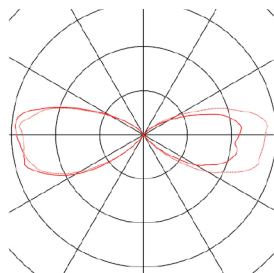

RUSTY SQUARE 70

outdoor floor stand, TC-DSE, IP55, square, rusted steel, L/W/H 12/12/71 cm, max. 11W

The directly radiating floor stands of the RUSTY SQUARE series convince by their exceptional rust look. This is achieved by a special chemical treatment of the FeCSI steel used, which produces a controlled rust layer on the surface, which protects the actual material from further corrosion. This makes the luminaires unique pieces and an absolutely special feature wherever they are installed. With protection class IP55, they are suitable for outdoor use. As an option an earth spike as well as a connection box for safe electrical connection are available within the bollard. The electrical connection of the versions available is made to the 230V mains supply.

TECHNICAL DATA

Item no.:	229421
Socket	E27
Number of sockets	1
Primary nominal voltage	220-240V ~50/60Hz mA/V
Length	12 cm
Width	12 cm
Height	71 cm
Net weight	16.94 kg
Gross weight	17.916 kg
IP Code	IP 55
Safety class	II
Assembly	Surface
Assembly details	Ground
Wattage	11 W
Color	rust
BIG WHITE Page	529