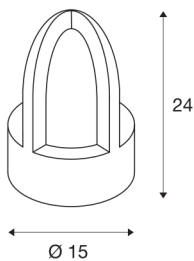

RUSTY CONE

outdoor floor stand, C35, round, rusted steel, Ø/H
15/24 cm, max. 40W, IP54

The directly radiating floor stands of the RUSTY CONE series convince by their exceptional rust look. This is achieved by a special chemical treatment of the FeCSI steel used, which produces a controlled rust layer on the surface, which protects the actual material from further corrosion. This makes the luminaires unique pieces and an absolutely special feature wherever they are installed. With protection class IP55, they are suitable for outdoor use. As an option an earth spike as well as a connection box for safe electrical connection are available within the bollard. The electrical connection of the versions available is made to the 230V mains supply.

TECHNICAL DATA

Item no.:	229430
Socket	E14
Lamp	C35
Number of sockets	1
Lamps included	No
Primary nominal voltage	220-240V ~50/60Hz mA/V
Height	24 cm
Diameter	15 cm
Net weight	7.88 kg
Gross weight	8.293 kg
IP Code	IP 54
Safety class	I
Assembly	Surface
Assembly details	Ground
Wattage	40 W
Color	rust
BIG WHITE Page	530