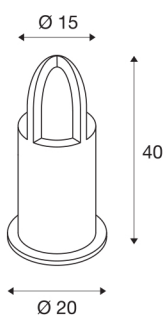

RUSTY CONE 40

outdoor floor stand, TC-DSE, IP54, round, rusted steel, Ø/H 15/40 cm, max. 11W

The directly radiating floor stands of the RUSTY CONE series convince by their exceptional rust look. This is achieved by a special chemical treatment of the FeCSI steel used, which produces a controlled rust layer on the surface, which protects the actual material from further corrosion. This makes the luminaires unique pieces and an absolutely special feature wherever they are installed. With protection class IP55, they are suitable for outdoor use. As an option an earth spike as well as a connection box for safe electrical connection are available within the bollard. The electrical connection of the versions available is made to the 230V mains supply.

TECHNICAL DATA

Item no.:	229431
Socket	E27
Number of sockets	1
Primary nominal voltage	220-240V ~50/60Hz mA/V
Height	40 cm
Diameter	15 cm
Net weight	11.595 kg
Gross weight	12.428 kg
IP Code	IP 54
Safety class	II
Assembly	Surface
Assembly details	Ground
Wattage	11 W
Color	rust
BIG WHITE Page	530