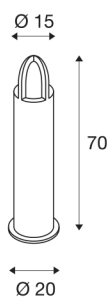

RUSTY CONE 70

outdoor floor stand, TC-DSE, IP54, round, rusted steel, Ø/H 15/70 cm, max. 11W

The directly radiating floor stands of the RUSTY CONE series convince by their exceptional rust look. This is achieved by a special chemical treatment of the FeCSi steel used. This makes the luminaire a unique piece and an absolutely special feature wherever they are installed. It is suitable for use outdoors thanks to its IP54 protection class. As an option an earth spike as well as a connection box for safe electrical connection to the round luminaire upright, are available. The connection of the two versions available is made to the 230V mains supply. The RUSTY CONE series also contains floor stands and can therefore be used universally.

TECHNICAL DATA

Item no.:	229432
Socket	E27
Number of sockets	1
Primary nominal voltage	220-240V ~50/60Hz mA/V
Height	70 cm
Diameter	15 cm
Net weight	17.089 kg
Gross weight	18.054 kg
IP Code	IP 54
Safety class	II
Assembly	Surface
Assembly details	Ground
Wattage	11 W
Color	rust
BIG WHITE Page	530