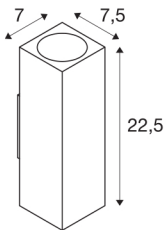

THEO

outdoor wall light, QPAR51, IP44, square, up/down, silver-grey, max. 70W

This wall light from the THEO range is made from aluminium and glass, which covers the light bulb. Thanks to the position of the two integrated fittings, the mounted light creates two identical but opposing light cones (UP/-DOWN). Thanks to its IP44 rating, it is suitable for outdoor use. The light is available in a choice of three colours and can be connected to the 230 V mains power supply. The THEO range also includes ceiling lights and so can be used anywhere.

TECHNICAL DATA

Item no.:	229532
Socket	GU10
Lamp	QPAR51
Number of sockets	2
Lamps included	No
Number of different light outlets	2
Primary nominal voltage	220-240V ~50/60Hz mA/V
Width	7 cm
Height	22.5 cm
Depth	7.5 cm
Net weight	0.832 kg
Gross weight	0.91 kg
IP Code	IP 44
Safety class	I
Impact resistance class	IK02
Impact resistance	0,2 Joule
Assembly	Surface
Assembly details	Wall
Wattage	35 W
Color	grey
BIG WHITE Page	618