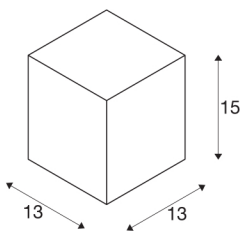

BIG THEO

outdoor ceiling light, QPAR111, IP44, square, white, max. 75W

The ceiling light of the BIG THEO series is made from aluminium and glass, which covers the lamp. It is suitable for use outdoors thanks to its IP44 protection class. The electrical connection of the luminaire, which comes in various colours, is directly to the 230V mains supply. The BIG THEO series includes alternative wall and ceiling lights with different sockets and can therefore be used universally.

TECHNICAL DATA

Item no.:	229551
Socket	GU10
Lamp	QPAR111
Number of sockets	1
Lamps included	No
Primary nominal voltage	220-240V ~50/60Hz mA/V
Length	13 cm
Width	13 cm
Height	15 cm
Net weight	1.006 kg
Gross weight	1.183 kg
IP Code	IP 44
Safety class	I
Assembly	Surface
Assembly details	Ceiling
Wattage	75 W
Color	white
BIG WHITE Page	674