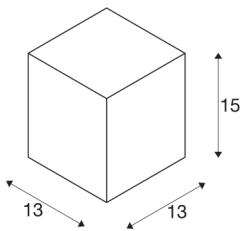

BIG THEO

outdoor ceiling light, QPAR111, IP44, square, silver-grey, max. 75W

The ceiling light of the BIG THEO series is made from aluminium and glass, which covers the lamp. It is suitable for use outdoors thanks to its IP44 protection class. The electrical connection of the luminaire, which comes in various colours, is directly to the 230V mains supply. The BIG THEO series includes alternative wall and ceiling lights with different sockets and can therefore be used universally.

TECHNICAL DATA

Item no.:	229554
Socket	GU10
Lamp	QPAR111
Number of sockets	1
Lamps included	No
Primary nominal voltage	220-240V ~50/60Hz mA/V
Length	13 cm
Width	13 cm
Height	15 cm
Net weight	1.005 kg
Gross weight	1.181 kg
IP Code	IP 44
Safety class	I
Assembly	Surface
Assembly details	Ceiling
Wattage	75 W
Color	grey
BIG WHITE Page	674