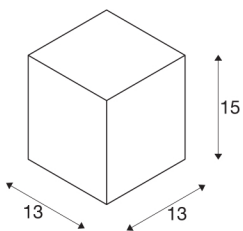

BIG THEO

outdoor ceiling light, QPAR111, IP44, square, anthracite, max. 75W

The ceiling light of the BIG THEO series is made from aluminium and glass, which covers the lamp. It is suitable for use outdoors thanks to its IP44 protection class. The electrical connection of the luminaire, which comes in various colours, is directly to the 230V mains supply. The BIG THEO series includes alternative wall and ceiling lights with different sockets and can therefore be used universally.

TECHNICAL DATA

Item no.:	229555
Socket	GU10
Lamp	QPAR111
Number of sockets	1
Lamps included	No
Primary nominal voltage	220-240V ~50/60Hz mA/V
Length	13 cm
Width	13 cm
Height	15 cm
Net weight	1.005 kg
Gross weight	1.184 kg
IP Code	IP 44
Safety class	I
Assembly	Surface
Assembly details	Ceiling
Wattage	75 W
Color	anthracite
BIG WHITE Page	674