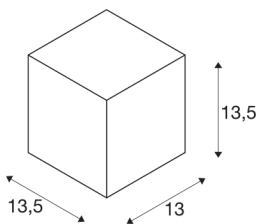

BIG THEO WALL

outdoor wall light, QPAR111, IP44, square, anthracite, max. 75W

Wall light of the BIG THEO series is made from aluminium and glass, which covers the lamp. It is suitable for use outdoors thanks to its IP44 protection class. The electrical connection of the luminaire, which comes in various colours, is directly to the 230V mains supply. The BIG THEO series includes alternative wall and ceiling lights with different sockets and can therefore be used universally.

TECHNICAL DATA

Item no.:	229565
Socket	GU10
Lamp	QPAR111
Number of sockets	1
Lamps included	No
Number of different light outlets	1
Primary nominal voltage	220-240V ~50/60Hz mA/V
Width	13 cm
Height	13.5 cm
Depth	13.5 cm
Net weight	1.027 kg
Gross weight	1.178 kg
IP Code	IP 44
Safety class	I
Assembly	Surface
Wattage	75 W
Color	anthracite
BIG WHITE Page	621