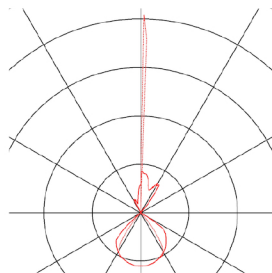

## OUT BEAM

outdoor wall light, LED, 3000K, beam up/flood down, silver-grey, IP44

The OUT BEAM series LED wall light, available in single-headed and double-headed versions, was designed especially as an architectural accent illumination. The LED light sources lie opposite each other and are covered by glass, they produce a narrow and a wide beam respectively and thus create the special up/down effect. Thanks to its IP44 protection class, the luminaire is suitable for outdoor use. The electrical connection of the luminaire is made directly to the 230V mains supply thanks to the built-in LED driver. The OUT BEAM series also includes wall lights for halogen lamps.

## TECHNICAL DATA

Item no.:	229664
Number of different light outlets	2
Primary nominal voltage	220-240V ~50/60Hz mA/V
Secondary power / secondary voltage	500mA
Width	15 cm
Height	15 cm
Depth	15.8 cm
Net weight	1.539 kg
Gross weight	1.751 kg
IP Code	IP 44
Safety class	I
Assembly	Surface
Assembly details	Wall
Wattage	18 W
Lumen	740 lm
Colour temperature	3000 Kelvin
Beam angle	80 °
Color	grey
CRI	80
LXXBXX data	L70B50
Minimum ambient temperature	-20 °C
Maximum ambient temperature	35 °C