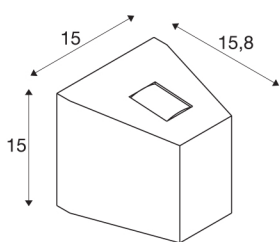

## OUT BEAM

outdoor wall light, LED, 3000K, beam up/flood down, silver-grey, IP44

The OUT BEAM series LED wall light, available in single-headed and double-headed versions, was designed especially as an architectural accent illumination. The LED light sources lie opposite each other and are covered by glass, they produce a narrow and a wide beam respectively and thus create the special up/down effect. Thanks to its IP44 protection class, the luminaire is suitable for outdoor use. The electrical connection of the luminaire is made directly to the 230V mains supply thanks to the built-in LED driver. The OUT BEAM series also includes wall lights for halogen lamps.

## TECHNICAL DATA

Item no.:	229664
Number of different light outlets	2
Primary nominal voltage	220-240V ~50/60Hz mA/V
Secondary power / secondary voltage	500mA
Width	15 cm
Height	15 cm
Depth	15.8 cm
Net weight	1.539 kg
Gross weight	1.751 kg
IP Code	IP 44
Safety class	I
Assembly	Surface
Assembly details	Wall
Wattage	18 W
Lumen	740 lm
Colour temperature	3000 Kelvin
Beam angle	80 °
Color	grey
CRI	80
LXXBXX data	L70B50
Minimum ambient temperature	-20 °C
Maximum ambient temperature	35 °C