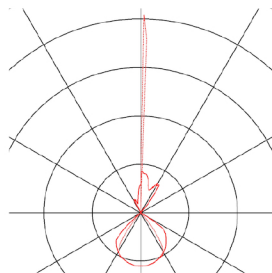

OUT-BEAM

outdoor wall light, LED, 3000K, beam up/flood down, anthracite

The OUT BEAM series LED wall light, available in single-headed and double-headed versions, was designed especially as an architectural accent illumination. The LED light sources lie opposite each other and are covered by glass, they produce a narrow and a wide beam respectively and thus create the special up/down effect. Thanks to its IP44 protection class, the luminaire is suitable for outdoor use. The electrical connection of the luminaire is made directly to the 230V mains supply thanks to the built-in LED driver. The OUT BEAM series also includes wall lights for halogen lamps.

TECHNICAL DATA

Item no.:	229665
Number of different light outlets	2
Primary nominal voltage	220-240V ~50/60Hz mA/V
Secondary power / secondary voltage	500mA
Width	15 cm
Height	15 cm
Depth	15.8 cm
Net weight	1.556 kg
Gross weight	1.779 kg
IP Code	IP 44
Safety class	I
Assembly	Surface
Assembly details	Wall
Wattage	18 W
Lumen	740 lm
Colour temperature	3000 Kelvin
Beam angle	80 °
Color	anthracite
CRI	80
LXXBXX data	L70B50
Minimum ambient temperature	-20 °C
Maximum ambient temperature	35 °C