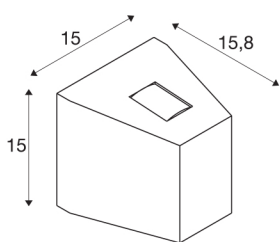

OUT-BEAM

outdoor wall light, LED, 3000K, beam up/flood down, anthracite

The OUT BEAM series LED wall light, available in single-headed and double-headed versions, was designed especially as an architectural accent illumination. The LED light sources lie opposite each other and are covered by glass, they produce a narrow and a wide beam respectively and thus create the special up/down effect. Thanks to its IP44 protection class, the luminaire is suitable for outdoor use. The electrical connection of the luminaire is made directly to the 230V mains supply thanks to the built-in LED driver. The OUT BEAM series also includes wall lights for halogen lamps.

TECHNICAL DATA

Item no.:	229665
Number of different light outlets	2
Primary nominal voltage	220-240V ~50/60Hz mA/V
Secondary power / secondary voltage	500mA
Width	15 cm
Height	15 cm
Depth	15.8 cm
Net weight	1.556 kg
Gross weight	1.779 kg
IP Code	IP 44
Safety class	I
Assembly	Surface
Assembly details	Wall
Wattage	18 W
Lumen	740 lm
Colour temperature	3000 Kelvin
Beam angle	80 °
Color	anthracite
CRI	80
LXXBXX data	L70B50
Minimum ambient temperature	-20 °C
Maximum ambient temperature	35 °C