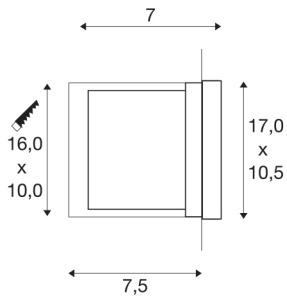

BRICK DOWNUNDER

outdoor recessed wall light, LED, 3000K, IP54, rectangular, silver-grey

Made from aluminium and equipped with powerful SMD LED recessed wall luminaire with indirect, glare-free light output. Rated IP54 it is suitable for outdoor use. Available in different colour versions, the electrical connection is made directly to 230V mains supply. For simplified mounting, a suitable installation housing is included. This luminaire contains built-in LED lamps.

TECHNICAL DATA

Item no.:	229702
Primary nominal voltage	220-240V ~50/60Hz mA/V
Width	17 cm
Height	10.5 cm
Depth	7 cm
Installation length	10 cm
Installation width	16 cm
Installation depth	7.5 cm
Net weight	0.864 kg
Gross weight	0.957 kg
IP Code	IP 54
Safety class	I
Assembly	Recessed
Assembly details	Wall
Wattage	1.4 W
Lumen	30 lm
Colour temperature	3000 Kelvin
Color	grey
LXXBXX data	L70B50
Minimum ambient temperature	0 °C
Maximum ambient temperature	45 °C
BIG WHITE Page	703