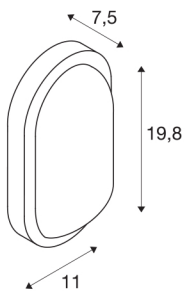

TERANG 2

outdoor wall and ceiling light, LED, 3000K, IP44, oval, white, max. 11W

A new interpretation of the classical construction luminaires for wall and ceiling mounting with a pre-installed powerful LED module. Available with housing colours of white, silver-grey, anthracite and rust, the TERANG 2 XL has frosted round glass, which guarantees homogeneous distribution of its light. With protection class IP44, this luminaire is also designed for use outdoors. Thanks to its pre-installed LED driver, the TERANG 2 is ready for direct connection to a 230V mains supply.

TECHNICAL DATA

Item no.:	229931
Primary nominal voltage	220-240V ~50/60Hz mA/V
Width	19.8 cm
Height	11 cm
Depth	7.5 cm
Net weight	0.457 kg
Gross weight	0.557 kg
IP Code	IP 44
Safety class	I
Impact resistance class	IK03
Impact resistance	0,2 Joule
Assembly	Surface
Assembly details	Ceiling, Wall
Wattage	11 W
Lumen	830 lm
Colour temperature	3000 Kelvin
Beam angle	120 °
Color	white
LXXBXX data	L70B50
Minimum ambient temperature	0 °C
Maximum ambient temperature	45 °C
BIG WHITE Page	692