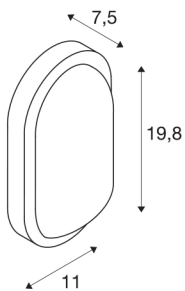

TERANG 2

outdoor wall and ceiling light, LED, 3000K, IP44, oval, anthracite, 11W

A new interpretation of the classical construction luminaires for wall and ceiling mounting with a pre-installed powerful LED module. Available with housing colours of white, silver-grey, anthracite and rust, the TERANG 2 XL has frosted round glass, which guarantees homogeneous distribution of its light. With protection class IP44, this luminaire is also designed for use outdoors. Thanks to its pre-installed LED driver, the TERANG 2 is ready for direct connection to a 230V mains supply.

TECHNICAL DATA

Item no.:	229935
Primary nominal voltage	220-240V ~50/60Hz mA/V
Width	19.8 cm
Height	11 cm
Depth	7.5 cm
Net weight	0.458 kg
Gross weight	0.551 kg
IP Code	IP 44
Safety class	I
Impact resistance class	IK03
Impact resistance	0,2 Joule
Assembly	Surface
Assembly details	Ceiling, Wall
Wattage	11 W
Lumen	830 lm
Colour temperature	3000 Kelvin
Beam angle	120 °
Color	anthracite
LXXBXX data	L70B50
Minimum ambient temperature	0 °C
Maximum ambient temperature	45 °C
BIG WHITE Page	692