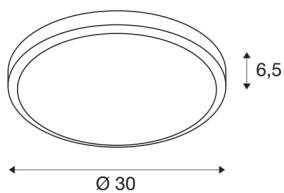

AINOS

ceiling light, LED, 3000K, round, white

SLV AINOS robust, water-proof surface mounted solution, comes with or without a sensor. Round wall and ceiling light made of aluminium. Thanks to its IP44 protection class it is suitable for outdoor use. The opal light area has an 18W LED underneath it and is surrounded by the lacquered housing. The luminaire comes in several colour versions and is connected directly to the 230V mains supply thanks to its built-in LED driver.

TECHNICAL DATA

Item no.:	229961
Number of different light outlets	1
Primary nominal voltage	220-240V ~50/60Hz mA/V
Secondary power / secondary voltage	500mA
Height	6.5 cm
Diameter	30 cm
Net weight	1.522 kg
Gross weight	1.702 kg
IP Code	IP 44
Safety class	I
Impact resistance	0,2 Joule
Assembly	Surface
Assembly details	Ceiling, Wall
Wattage	21 W
Lumen	1430 lm
Colour temperature	3000 Kelvin
Beam angle	120 °
Color	white
CRI	80
LXXBXX data	L70B50
Ambient temperature	45 °C
BIG WHITE Page	688