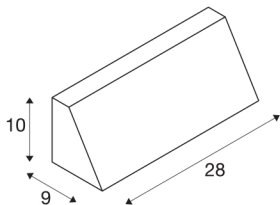

PEMA

outdoor wall light, TC-(D,H,T,Q)SE, IP44, rectangular, silver-grey, max. 15W

The single-headed PEMA wall light consists of painted aluminium and glass, which covers the lamp. It is protection class IP44 and suitable for outdoor use. The electrical connection of the luminaire, which comes in various colours, is made directly to the 230V mains supply.

TECHNICAL DATA

Item no.:	230034
Socket	E27
Number of sockets	1
Primary nominal voltage	220-240V ~50/60Hz mA/V
Width	28 cm
Height	10 cm
Depth	9 cm
Net weight	1.066 kg
Gross weight	1.194 kg
IP Code	IP 65
Safety class	I
Assembly	Surface
Assembly details	Wall
Number of through-wires	20
Wattage	15 W
Color	grey
Maximum ambient temperature	40 °C
BIG WHITE Page	639