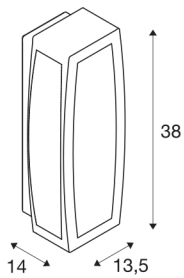

MERIDIAN BOX

outdoor wall light, TC-(D,H,T,Q)SE, IP54, silver-grey, max. 20W

Aluminium-made wall and ceiling light of the MERIDIAN series with opal PC light surface. Available in different colour versions, its IP54 rating makes MERIDIAN suitable for outdoor use. The electrical connection is made directly to 230V mains supply. The MERIDIAN series further includes alternative wall luminaires in various designs.

TECHNICAL DATA

Item no.:	230044
Socket	E27
Number of sockets	1
Primary nominal voltage	220-240V ~50/60Hz mA/V
Width	13.5 cm
Height	38 cm
Depth	14 cm
Net weight	1.665 kg
Gross weight	1.89 kg
IP Code	IP 54
Safety class	I
Assembly	Surface
Assembly details	Ceiling, Wall
Wattage	25 W
Color	grey
BIG WHITE Page	1