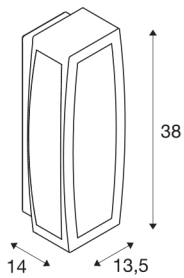

MERIDIAN BOX

outdoor wall light, TC-(D,H,T,Q)SE, IP54, anthracite, max. 20W

Aluminium-made wall and ceiling light of the MERIDIAN series with opal PC light surface. Available in different colour versions, its IP54 rating makes MERIDIAN suitable for outdoor use. The electrical connection is made directly to 230V mains supply. The MERIDIAN series further includes alternative wall luminaires in various designs.

TECHNICAL DATA

Item no.:	230045
Socket	E27
Number of sockets	1
Primary nominal voltage	220-240V ~50/60Hz mA/V
Width	13.5 cm
Height	38 cm
Depth	14 cm
Net weight	1.67 kg
Gross weight	1.849 kg
IP Code	IP 54
Safety class	I
Assembly	Surface
Assembly details	Ceiling, Wall
Wattage	25 W
Color	anthracite
BIG WHITE Page	1