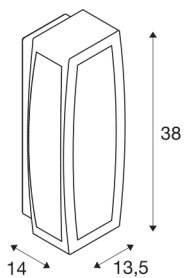

## MERIDIAN BOX

outdoor wall light, TC-(D,H,T,Q)SE, IP54, silver-grey, max. 20W, with sensor

The aluminium MERIDIAN series wall light is equipped with a hidden microwave motion detector. The lighting duration, the intensity and the detection area can be specifically set by the user during the installation. With protection class IP54, the luminaire is available in several colour versions and is suitable for outdoor use. The electrical connection is made directly to the 230V mains supply. The MERIDIAN series also includes alternative wall lights of different designs.

## TECHNICAL DATA

Item no.:	230084
Socket	E27
Number of sockets	1
Primary nominal voltage	220-240V ~50/60Hz mA/V
Width	13.5 cm
Height	38 cm
Depth	14 cm
Net weight	1.747 kg
Gross weight	1.969 kg
IP Code	IP 54
Safety class	I
Assembly	Surface
Assembly details	Wall
Wattage	25 W
Color	grey
BIG WHITE Page	630