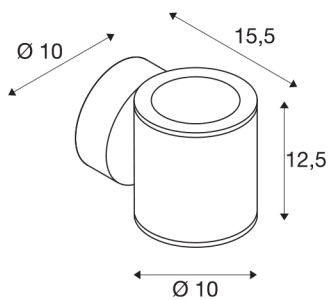

SITRA

outdoor wall light, double-headed, TCR-TSE, IP44, up/down, anthracite, max. 18W

The double-headed SITRA wall light is made from aluminium and structured glass, which covers the lamp. Thanks to the position of the two sockets which are fitted, the mounted luminaire produces two equal but opposite cones of light (UP/DOWN). It is suitable for use outdoors thanks to its IP44 protection class. The electrical connection of the luminaire, which comes in two colours, is made directly to the 230V mains supply. The SITRA series also contains single-headed wall lights and can therefore be used universally.

TECHNICAL DATA

Item no.:	230365
Socket	GX53
Lamp	TCR-TSE
Number of sockets	2
Lamps included	No
Number of different light outlets	1
Primary nominal voltage	220-240V ~50/60Hz mA/V
Width	10 cm
Height	12.5 cm
Depth	15.5 cm
Net weight	1.082 kg
Gross weight	1.215 kg
IP Code	IP 44
Safety class	I
Assembly	Surface
Assembly details	Wall
Wattage	9 W
Color	anthracite
BIG WHITE Page	644