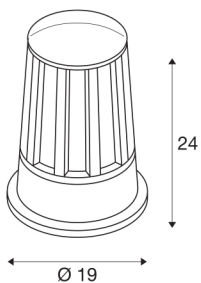

## CONE

outdoor floor stand, A60, IP54, anthracite, max. 100W

The conical floor stand CONE for outdoor use is made from aluminium. The lamp cover consists of structured and transparent glass. The option of through-wiring facilitates outdoor installation. Two colour versions are available with the IP54 protection class.

## TECHNICAL DATA

Item no.:	230435
Socket	E27
Number of sockets	1
Primary nominal voltage	220-240V ~50/60Hz mA/V
Height	24 cm
Diameter	19 cm
Net weight	2.496 kg
Gross weight	2.808 kg
IP Code	IP 54
Safety class	I
Impact resistance class	IK05
Impact resistance	0,7 Joule
Assembly	Surface
Assembly details	Ground
Wattage	100 W
Color	anthracite
BIG WHITE Page	551