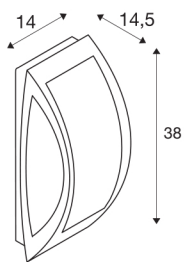

MERIDIAN 2

outdoor wall and ceiling light, TC-(D,H,T,Q)SE, IP54, silver-grey, max. 25W

Aluminium-made wall and ceiling light of the MERIDIAN series with opalescent polycarbonate illumination surface. With protection class IP54, the luminaire is available in several colour versions and is suitable for outdoor use. The electrical connection is made directly to the 230V mains supply. The MERIDIAN series also includes alternative wall lights of different designs.

TECHNICAL DATA

Item no.:	230444
Socket	E27
Number of sockets	1
Primary nominal voltage	220-240V ~50/60Hz mA/V
Width	14 cm
Height	38 cm
Depth	14.5 cm
Net weight	1.251 kg
Gross weight	1.467 kg
IP Code	IP 54
Safety class	I
Assembly	Surface
Assembly details	Ceiling, Wall
Wattage	25 W
Color	grey
BIG WHITE Page	1