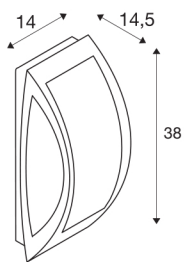

## MERIDIAN 2

outdoor wall and ceiling light, TC-(D,H,T,Q)SE, IP54, anthracite, max. 25W

Aluminium-made wall and ceiling light of the MERIDIAN series with opalescent polycarbonate illumination surface. With protection class IP54, the luminaire is available in several colour versions and is suitable for outdoor use. The electrical connection is made directly to the 230V mains supply. The MERIDIAN series also includes alternative wall lights of different designs.

## TECHNICAL DATA

Item no.:	230445
Socket	E27
Number of sockets	1
Primary nominal voltage	220-240V ~50/60Hz mA/V
Width	14 cm
Height	38 cm
Depth	14.5 cm
Net weight	1.293 kg
Gross weight	1.491 kg
IP Code	IP 54
Safety class	I
Assembly	Surface
Assembly details	Ceiling, Wall
Wattage	25 W
Color	anthracite
BIG WHITE Page	1