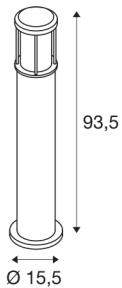

## OTOS GLAS

outdoor floor stand, TC-TSE, IP43, anthracite, max. 15W

The round OTOS GLAS floor stand is made from aluminium and glass and is available in two different colour versions. The special design of the lamp head ensures a glare-free illumination. With its protection class IP43, it is suitable for outdoor use. A concrete anchor set is included in the delivery for simplified installation. We optionally offer a hanger bolt set as an alternative mounting accessory.

## TECHNICAL DATA

Item no.:	230465
Socket	E27
Number of sockets	1
Primary nominal voltage	220-240V ~50/60Hz mA/V
Height	93.5 cm
Diameter	15.5 cm
Net weight	2.882 kg
Gross weight	3.952 kg
IP Code	IP 43
Safety class	I
Assembly	Surface
Assembly details	Ground
Wattage	15 W
Color	anthracite
BIG WHITE Page	550