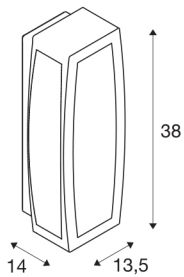

MERIDIAN BOX 2

outdoor wall light, TC-(D,H,T,Q)SE, anthracite, max. 25W, clear plastic

Aluminium-made wall and ceiling light of the MERIDIAN series with opalescent polycarbonate illumination surface. With protection class IP54, the luminaire is available in several colour versions and is suitable for outdoor use. The electrical connection is made directly to the 230V mains supply. The MERIDIAN series also includes alternative wall lights of different designs.

TECHNICAL DATA

Item no.:	230655
Socket	E27
Number of sockets	1
Primary nominal voltage	220-240V ~50/60Hz mA/V
Width	13.5 cm
Height	38 cm
Depth	14 cm
Net weight	1.751 kg
Gross weight	1.963 kg
IP Code	IP 54
Safety class	I
Assembly	Surface
Assembly details	Wall
Wattage	25 W
Color	anthracite
BIG WHITE Page	630