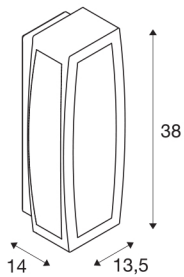

MERIDIAN BOX 2

outdoor wall light, TC-(D,H,T,Q)SE, rust, max. 25W, transparent plastic

Aluminium-made wall and ceiling light of the MERIDIAN series with opalescent polycarbonate illumination surface. With protection class IP54, the luminaire is available in several colour versions and is suitable for outdoor use. The electrical connection is made directly to the 230V mains supply. The MERIDIAN series also includes alternative wall lights of different designs.

TECHNICAL DATA

Item no.:	230657
Socket	E27
Number of sockets	1
Primary nominal voltage	220-240V ~50/60Hz mA/V
Width	13.5 cm
Height	38 cm
Depth	14 cm
Net weight	1.756 kg
Gross weight	1.964 kg
IP Code	IP 54
Safety class	I
Assembly	Surface
Assembly details	Wall
Wattage	25 W
Color	rust
BIG WHITE Page	630