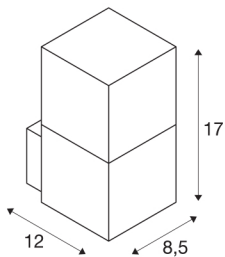

GRAFIT WL

outdoor wall light, TC-DSE, IP44, anthracite, energy-saving lamp, max. 11W

The aluminium-made wall light GRAFHIT WL convinces by its special effect. The lamp shades are made from frosted plastic held in smoked-grey glass look, that disappears in the on mode. Thereby, the fitting visually comes in two different forms. It is suitable for use outdoors thanks to its IP44 protection class. The GRAFIT series also contains floor stands and can therefore be used universally.

TECHNICAL DATA

Item no.:	231205
Socket	E27
Lamp	TC-DSE
Number of sockets	1
Lamps included	No
Primary nominal voltage	220-240V ~50/60Hz mA/V
Width	8.5 cm
Height	17 cm
Depth	11.5 cm
Net weight	0.568 kg
Gross weight	0.699 kg
IP Code	IP 44
Safety class	I
Assembly	Surface
Assembly details	Wall
Wattage	11 W
Color	anthracite
BIG WHITE Page	627