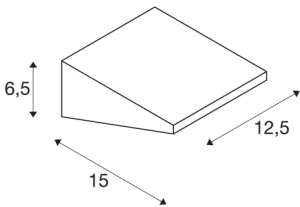

## IPERI WALL

outdoor wall light, LED, 4000K, IP44, anthracite, 48 LED, 5W

The IPERI WALL wall light made from aluminium is fitted with a large number of powerful SMD LEDs. With protection class IP44, it is suitable for outdoor use. The different colour versions available are supplied with connection box for simplified installation. In addition, the installation can be extended by floor lamps of the series.

## TECHNICAL DATA

Item no.:	231315
Primary nominal voltage	220-240V ~50/60Hz mA/V
Width	12.5 cm
Height	6.5 cm
Depth	15 cm
Net weight	0.501 kg
Gross weight	0.61 kg
IP Code	IP 44
Safety class	II
Assembly	Surface
Assembly details	Wall
Wattage	4.5 W
Lumen	400 lm
Colour temperature	4000 Kelvin
Color	anthracite
CRI	80
LXXBXX data	L70B50
Ambient temperature	40 °C
Minimum ambient temperature	-25 °C
Maximum ambient temperature	40 °C
BIG WHITE Page	662