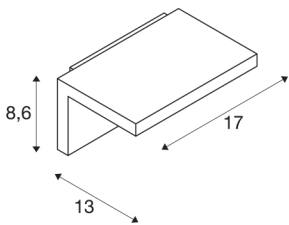

## TECHNICAL DATA

Item no.:	231351
Primary nominal voltage	220-240V ~50/60Hz mA/V
Secondary power / secondary voltage	80mA
Width	17 cm
Height	8.6 cm
Depth	13 cm
Net weight	0.659 kg
Gross weight	0.778 kg
IP Code	IP 44
Safety class	I
Impact resistance class	IK02
Assembly	Surface
Assembly details	Wall
Wattage	6.8 W
Lumen	550 lm
Colour temperature	3000 Kelvin
Beam angle	120 °
Color	white
CRI	80
LXXBXX data	L70B50
Minimum ambient temperature	-20 °C
Maximum ambient temperature	40 °C