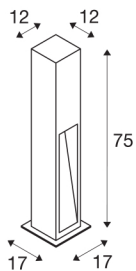

ARROCK STONE

outdoor floor stand, LED, 3000K, square, stone-grey, L/W/H 12/12/75 cm, max. 6W

The STONE floor stand from the ARROCK series is made of natural basalt, and has an integrated Premium LED which emits indirect light. Thanks to its IP44 protection class, the floor stand is suitable for outdoor use. An earth spike is available as an option for simplified installation. It is connected to the 230V mains supply based on the pre-installed LED driver.

TECHNICAL DATA

Item no.:	231371
Primary nominal voltage	220-240V ~50/60Hz mA/V
Secondary power / secondary voltage	700mA
Length	12 cm
Width	12 cm
Height	75 cm
Net weight	21.32 kg
Gross weight	23.181 kg
IP Code	IP 55
Safety class	II
Impact resistance class	IK02
Assembly	Surface
Assembly details	Ground
Wattage	9 W
Lumen	330 lm
Colour temperature	3000 Kelvin
Color	grey
CRI	80
LXXBXX data	L70B50
Minimum ambient temperature	-20 °C
Maximum ambient temperature	40 °C
BIG WHITE Page	536