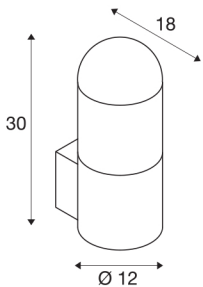

C-POL WALL

outdoor wall light, TC-(D,H,T,Q)SE, IP54, anthracite, max. 24W

The C-POL WALL wall light made from aluminium provides glare-free illumination by the construction of the incorporated grid. It is suitable for use outdoors thanks to its IP44 protection class. The C-POL series also contains a floor stand and can therefore be used universally.

TECHNICAL DATA

Item no.:	231465
Socket	E27
Number of sockets	1
Primary nominal voltage	220-240V ~50/60Hz mA/V
Width	12 cm
Height	30 cm
Depth	18 cm
Net weight	1.648 kg
Gross weight	1.826 kg
IP Code	IP 54
Safety class	I
Assembly	Surface
Assembly details	Wall
Wattage	24 W
Color	anthracite
BIG WHITE Page	659