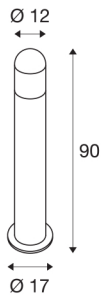

C-POL

outdoor floor stand, TC-(D,H,T,Q)SE, IP54, anthracite, max. 24W

The C-POL series floor stand made from aluminium provides glare-free illumination by the construction of the incorporated grid. It is suitable for use outdoors thanks to its IP44 protection class. The C-POL series also contains a wall light and can therefore be used universally. As an option a connection box for safe electrical connection to the round luminaire upright, is available. The connection of the luminaire is made to the 230V mains supply.

TECHNICAL DATA

Item no.:	231475
Socket	E27
Number of sockets	1
Primary nominal voltage	220-240V ~50/60Hz mA/V
Height	90 cm
Diameter	12 cm
Net weight	3.01 kg
Gross weight	3.788 kg
IP Code	IP 54
Safety class	I
Impact resistance class	IK03
Assembly	Surface
Assembly details	Ground
Wattage	24 W
Color	anthracite
BIG WHITE Page	566