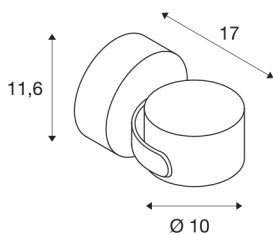

SITRA 360 WL

outdoor wall light, TCR-TSE, IP44, anthracite, max. 9W

This wall and ceiling light of the SITRA 360 WL made from aluminium is suitable for almost all outdoor lighting requirements by a built-in rotatable and tiltable lamp head and IP44 protection class. The electrical connection of the two colour versions available is made directly to the 230V mains supply. The SITRA 360 WL also includes floor stands as well as spike luminaires and can therefore be used universally.

TECHNICAL DATA

Item no.:	231515
Socket	GX53
Lamp	TCR-TSE
Number of sockets	1
Lamps included	No
Primary nominal voltage	220-240V ~50/60Hz mA/V
Tilt range	90 °
Horizontal rotation range	90 °
Height	11.6 cm
Diameter	10 cm
Depth	17 cm
Net weight	0.983 kg
Gross weight	1.084 kg
IP Code	IP 44
Safety class	I
Assembly	Surface
Assembly details	Ceiling, Wall
Wattage	9 W
Color	anthracite
BIG WHITE Page	684