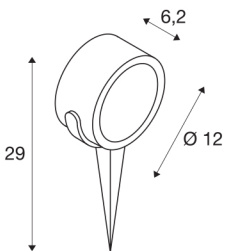

SITRA EARTH 360

outdoor spike luminaire, single-headed, TCR-TSE, IP44, anthracite, max. 9W

This spike luminaire of the SITRA 360 SPIKE made from aluminium is suitable for almost all outdoor lighting requirements by a built-in rotatable and tiltable lamp head and IP44 protection class. The electrical connection is made using the connection lead and mains plug to the 230V mains supply. The SITRA 360 SPIKE also includes floor stands, wall and ceiling lights and can therefore be used universally.

TECHNICAL DATA

| | |
|-------------------------|------------------------|
| Item no.: | 231525 |
| Socket | GX53 |
| Lamp | TCR-TSE |
| Number of sockets | 1 |
| Lamps included | No |
| Primary nominal voltage | 220-240V ~50/60Hz mA/V |
| Tilt range | 90 ° |
| Length | 12 cm |
| Width | 6.2 cm |
| Height | 12 cm |
| Net weight | 0.688 kg |
| Gross weight | 0.792 kg |
| IP Code | IP 44 |
| Safety class | I |
| Impact resistance class | IK04 |
| Impact resistance | 0,5 Joule |
| Assembly | Surface |
| Assembly details | Ground |
| Wattage | 9 W |
| Color | anthracite |
| BIG WHITE Page | 602 |