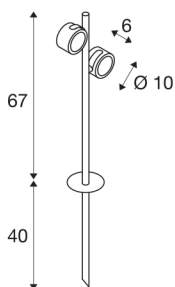

SITRA 360 SL SPIKE

outdoor spike luminaire, double-headed, TCR-TSE, IP44, anthracite, max. 18W

This spike lamp SITRA 360 SL SPIKE is made from aluminium and is suitable for almost all outdoor lighting requirements by two incorporated, multi-directional adjustable lamp heads and IP44 rating. The electrical connection is made using the connection lead and mains plug to the 230V mains supply. The SITRA 360 SL SPIKE also includes floor stands, wall and ceiling lights and can therefore be used universally.

TECHNICAL DATA

Item no.:	231535
Socket	GX53
Lamp	TCR-TSE
Number of sockets	2
Lamps included	No
Primary nominal voltage	220-240V ~50/60Hz mA/V
Tilt range	90 °
Horizontal rotation range	90 °
Length	28 cm
Width	11.6 cm
Height	67 cm
Net weight	1.835 kg
Gross weight	2.675 kg
IP Code	IP 44
Safety class	I
Impact resistance class	IK04
Impact resistance	0,5 Joule
Assembly	Surface
Assembly details	Ground
Wattage	9 W
Color	anthracite
BIG WHITE Page	603