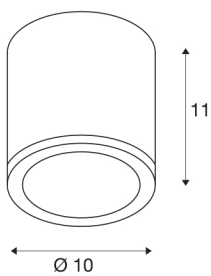

## SITRA

outdoor ceiling light, TCR-TSE, IP44, round, white, max. 9W

The SITRA ceiling light is made from aluminium and glass, which covers the lamp. It is suitable for use outdoors thanks to its IP44 protection class. With its built-in GX53 socket, the luminaire is suitable for both LED and energy-saving lamps. The electrical connection of the luminaire, which comes in three colours, is directly to the 230V mains supply.

## TECHNICAL DATA

Item no.:	231541
Socket	GX53
Lamp	TCR-TSE
Number of sockets	1
Lamps included	No
Primary nominal voltage	220-240V ~50/60Hz mA/V
Height	11 cm
Diameter	10 cm
Net weight	0.713 kg
Gross weight	0.777 kg
IP Code	IP 44
Safety class	I
Assembly	Surface
Assembly details	Ceiling
Wattage	9 W
Color	white
BIG WHITE Page	679