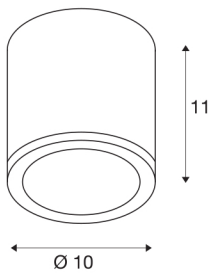

## SITRA

outdoor ceiling light, TCR-TSE, IP44, round, anthracite, max. 9W

The SITRA ceiling light is made from aluminium and glass, which covers the lamp. It is suitable for use outdoors thanks to its IP44 protection class. With its built-in GX53 socket, the luminaire is suitable for both LED and energy-saving lamps. The electrical connection of the luminaire, which comes in three colours, is directly to the 230V mains supply.

## TECHNICAL DATA

Item no.:	231545
Socket	GX53
Lamp	TCR-TSE
Number of sockets	1
Lamps included	No
Primary nominal voltage	220-240V ~50/60Hz mA/V
Height	11 cm
Diameter	10 cm
Net weight	0.699 kg
Gross weight	0.756 kg
IP Code	IP 44
Safety class	I
Assembly	Surface
Assembly details	Ceiling
Wattage	9 W
Color	anthracite
BIG WHITE Page	679