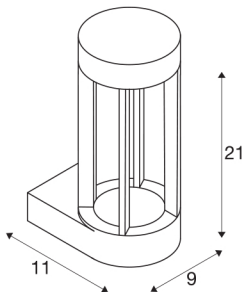

SLOTS WALL

outdoor wall light, LED, 3000K, anthracite, 6.3 W

In the SLOTS WALL wall light made from aluminium, the incorporated COB LED module generates an indirectly radiating, warm white light. With protection class IP44, it is suitable for outdoor use. The luminaire is ready to be connected directly to the 230V mains supply.

TECHNICAL DATA

Item no.:	231805
Primary nominal voltage	220-240V ~50/60Hz mA/V
Height	21 cm
Diameter	9 cm
Depth	11 cm
Net weight	0.886 kg
Gross weight	1.068 kg
IP Code	IP 44
Safety class	I
Assembly	Surface
Assembly details	Wall
Wattage	4.5 W
Lumen	140 lm
Colour temperature	3000 Kelvin
Color	anthracite
LXXBXX data	L70B50
Minimum ambient temperature	-20 °C
Maximum ambient temperature	50 °C
BIG WHITE Page	647